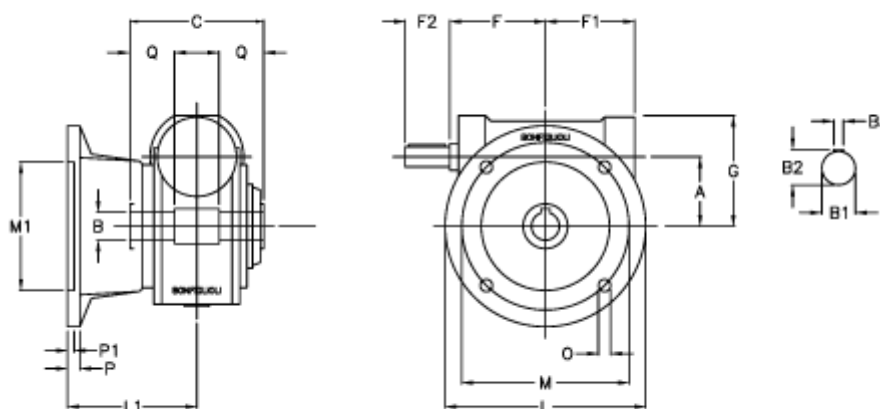

# Data Sheet

Article number: 3901150040400

Description: Worm gear with solid input shaft  
VF 150F-40-HS

## Measures

a	= 150.0	F1 = 179	P = 22
B	= 50	F2 = 65	P1 = 20
B1	= 35	g = 218	Q = 55.0
B2	= 38.0	L = 350	
B3	= 10	L1 = 220.0	
C	= 175	m = 290	
Description	= VF 150F-xx-HS	M1 = 200	
F	= 185.0	O = 18.0	